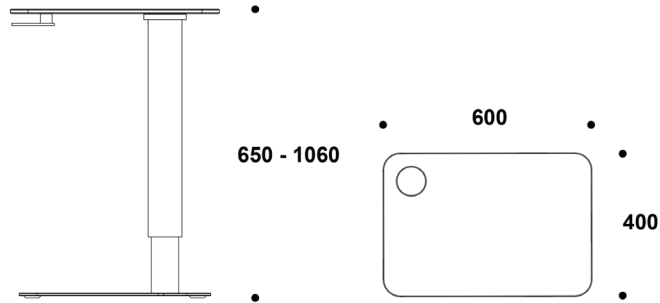

DESCRIPTION

Meet the top dog of the intergalactic henhouse. Like its much smaller brothers and sisters, it came from outer space, but it's bigger, badder and technologically far more advanced. This table is ideal for home offices, but it can come in quite handy in all types of lounges, offices and public spaces as well. Space Chicken XL is height adjustable and allows you to maintain a comfortable and ergonomic working posture while sitting or standing.

SPECS / MATERIALS

Laptop table with adjustable height. Metal base lacquered in RAL 9003 Effect (signal white) or in RAL 9004 Effect (signal black) as standard. Aluminum table top lacquered in same color as base. Table is height adjustable from 648 mm to 1060 mm. Gas spring operated. Lifting force 120 N.

DIMENSIONS

501XL
SPACE CHICKEN XL

PRODUCT WEIGHT

14,9 KG

PRODUCT IMAGES