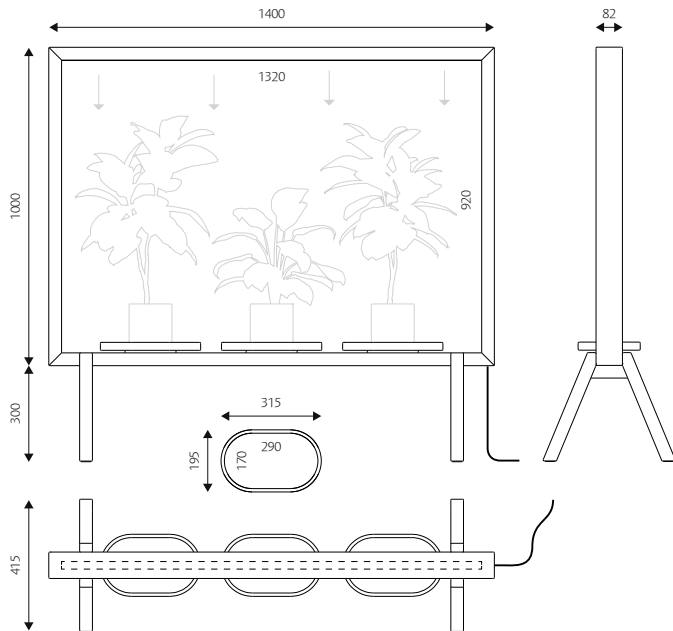

thinkspace

GreenFrame

DESIGNED BY KAUPPI & KAUPPI MADE BY GLIMAKRA OF SWEDEN

GreenFrame Floor Screen

BY GLIMAKRA OF SWEDEN

Don't we all wish there were more green windows at work? GreenFrame is a floor screen with lighting that gives potted plants and greenery a prominent role in interiors, even where the daylight may not be enough. GreenFrame is made entirely of solid ash wood and contributes to better indoor climate, nicer workplaces and happier plants.

Dimensions

1400 x 1300 mm

Weight / volume: 18 kg / 0,17 m³

Description

Floor screen for potted plants. Solid wood frame 82 x 40 mm in ash wood.

3 flowerpot sausers. 24V LED Lighting 19.2W / m, 3000K, white light, integrated aluminum profile. Decorative piping with concealed lead in side post. 3 m cable with LED-Driver placed under the frame.

Legs: 420 x 300 x 40 mm in solid ash. The foot adds approx 300 mm.

Installation: The frame is delivered ready assembled. The feet and the flowerpot sausers are screwed through the wooden frame.

100% recyclable material.

Foot: 420 x 300 x 40 mm.

GreenFrame Floor Screen

BY GLIMAKRA OF SWEDEN