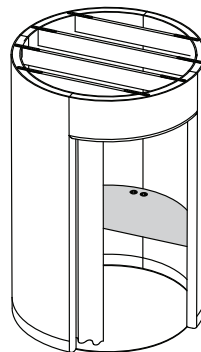

Ceiling-mounted curtain rail: black for one curtain, 1350 mm, Waveglid 8/6.

BuildUp Pod Solo | Read

Pod Sofa:

Form fitted sofa for 1-2 persons. Width 1400mm, seat depth 480mm. Back cushion 400mm high. Base in Ash with Power Dot midi.

BuildUp Pod Solo | Work

Pod Work:

Form fitted worktop 1390x620x25mm.

Radius 700mm

Ash or linoleum with edge in clear lacquered MDF with 2 Power Dot midi.

Height 740mm. Fixed mounted.

BuildUp Huddle Solo Specifications

BY KAUPPI & KAUPPI FOR GLIMAKRA OF SWEDEN

Description

Solo Pod: 3 curved screens with a radius of 700mm, 90° connected with hidden special fittings.

Height: 2350mm (screen incl. plinth) + adjustable feet