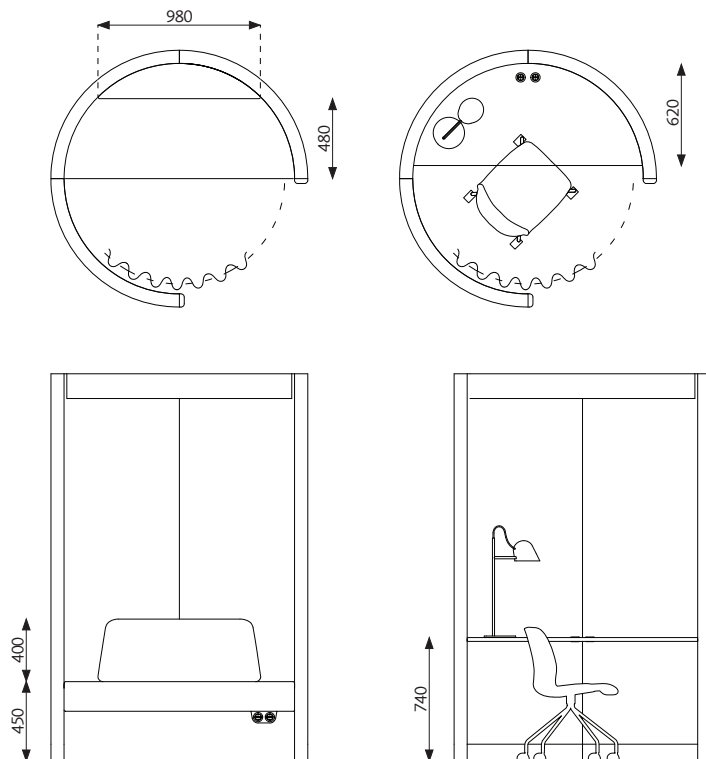

thinkspace

BuildUp Huddle Solo

BY KAUPPI & KAUPPI FOR GLIMAKRA OF SWEDEN

BuildUp Huddle Solo Dimensions

BY KAUPPI & KAUPPI FOR GLIMAKRA OF SWEDEN

BuildUp Pod Solo

BuildUp Pod Solo is intended for one individual in demand for a small personal corner. Available with either a desk or a comfortable sofa - providing a calm, semi-muted space without visual distraction. All BuildUp Pods can also be delivered as empty rooms, ready to be custom furnished by architects. All pods have generous entrances without thresholds that closes with curtains. The spaces are pleasantly lit by integrated LED light-strips between the wooden ceiling beams, combined with additional lighting on wall or table. Conveniently placed power outlets makes it easy for users to plug in various devices. The fabric covered wall elements have equally good sound absorption on the inside as on the outside, which means that the pods also serve as an efficient acoustic solution for the greater surrounding interior. The self-supporting construction is quick and easy to install.

BuildUp Pod Solo (1–2 Persons)

BuildUp Pod Solo | Read & Work

BuildUp Huddle Solo Dimensions

BY KAUPPI & KAUPPI FOR GLIMAKRA OF SWEDEN

BuildUp Pod Solo (1–2 Persons)

Options

Carpet:

Ogeborg Foris / Essential 1031 (5.8mm) form fitted diameter 142cm.

Curtains:

Dim out Vescom Bedra. Other curtains on request. 340 cm, length 216 cm, hook 8/6.

See page 5-6 for colour choices on carpet and curtains.

Delivered Complete With:

1 LED-Light strip which is connected to switch. 24V LED Lighting 19.2W / m, 3000K, white light. Driver 24V 60W.

Ceiling-mounted curtain rail: black for one curtain, 1350 mm, Waveglid 8/6.

BuildUp Pod Solo | Read

Pod Sofa:

Form fitted sofa for 1-2 persons. Width 1400mm, seat depth 480mm. Back cushion 400mm high. Base in Ash with Power Dot midi.