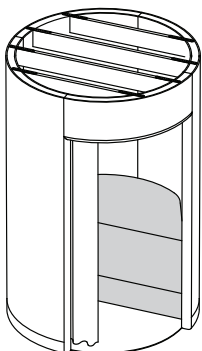

BuildUp Pod Solo (1–2 Persons)

BuildUp Pod Solo | Read & Work

BuildUp Huddle Solo Dimensions

BY KAUPPI & KAUPPI FOR GLIMAKRA OF SWEDEN

BuildUp Pod Solo (1–2 Persons)

Options

Carpet:

Ogeborg Foris / Essential 1031 (5.8mm) form fitted diameter 142cm.

Curtains:

Dim out Vescom Bedra. Other curtains on request. 340 cm, length 216 cm, hook 8/6.

See page 5-6 for colour choices on carpet and curtains.

Delivered Complete With:

1 LED-Light strip which is connected to switch. 24V LED Lighting 19.2W / m, 3000K, white light. Driver 24V 60W.

Ceiling-mounted curtain rail: black for one curtain, 1350 mm, Waveglid 8/6.

BuildUp Pod Solo | Read

Pod Sofa:

Form fitted sofa for 1-2 persons. Width 1400mm, seat depth 480mm. Back cushion 400mm high. Base in Ash with Power Dot midi.

BuildUp Pod Solo | Work

Pod Work:

Form fitted worktop 1390x620x25mm.

Radius 700mm

Ash or linoleum with edge in clear lacquered MDF with 2 Power Dot midi.

Height 740mm. Fixed mounted.

BuildUp Huddle Solo Specifications