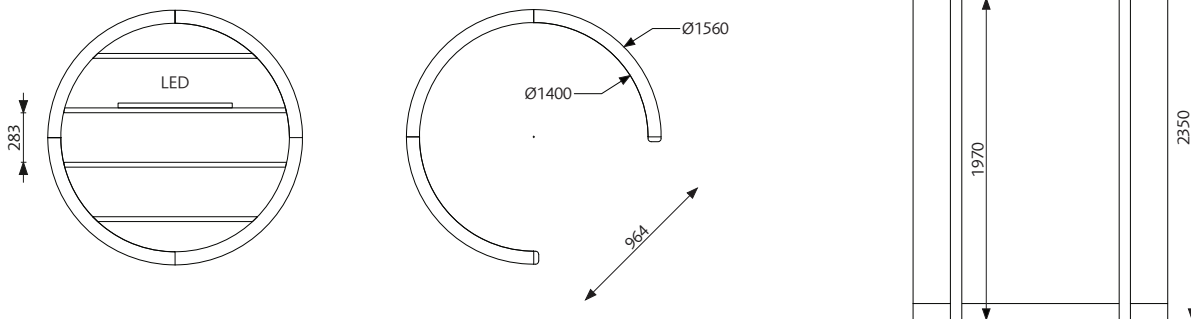

BuildUp Pod Solo (1–2 Persons)

BuildUp Pod Solo | Read & Work

BuildUp Huddle Solo Dimensions

BY KAUPPI & KAUPPI FOR GLIMAKRA OF SWEDEN

BuildUp Pod Solo (1–2 Persons)

Options

Carpet:

Ogeborg Foris / Essential 1031 (5.8mm) form fitted diameter 142cm.

Curtains:

Dim out Vescom Bedra. Other curtains on request. 340 cm, length 216 cm, hook 8/6.

See page 5-6 for colour choices on carpet and curtains.

Delivered Complete With:

1 LED-Light strip which is connected to switch. 24V LED Lighting 19.2W / m, 3000K, white light. Driver 24V 60W.

Ceiling-mounted curtain rail: black for one curtain, 1350 mm, Waveglid 8/6.

BuildUp Pod Solo | Read

Pod Sofa:

Form fitted sofa for 1-2 persons. Width 1400mm, seat depth 480mm. Back cushion 400mm high. Base in Ash with Power Dot midi.

BuildUp Pod Solo | Work

Pod Work:

Form fitted worktop 1390x620x25mm.

Radius 700mm

Ash or linoleum with edge in clear lacquered MDF with 2 Power Dot midi.

Height 740mm. Fixed mounted.

BuildUp Huddle Solo Specifications