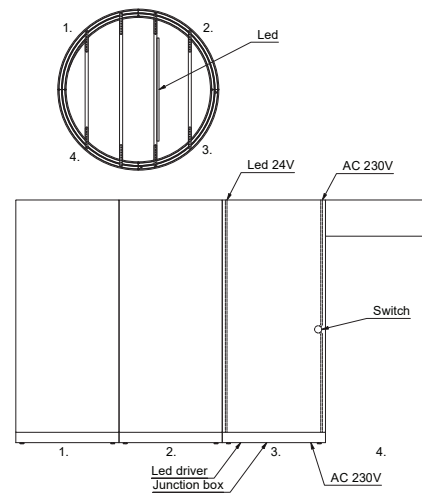

Curtains:

Dim out Vescom Bedra. Other curtains on request. 340 cm, length 216 cm, hook 8/6.

See page 5-6 for colour choices on carpet and curtains.

Delivered Complete With:

1 LED-Light strip which is connected to switch. 24V LED Lighting 19.2W / m, 3000K, white light. Driver 24V 60W.

Ceiling-mounted curtain rail: black for one curtain, 1350 mm, Waveglid 8/6.

BuildUp Pod Solo | Read

Pod Sofa:

Form fitted sofa for 1-2 persons. Width 1400mm, seat depth 480mm. Back cushion 400mm high. Base in Ash with Power Dot midi.

BuildUp Pod Solo | Work

Pod Work:

Form fitted worktop 1390x620x25mm.

Radius 700mm

Ash or linoleum with edge in clear lacquered MDF with 2 Power Dot midi.

Height 740mm. Fixed mounted.

BuildUp Huddle Solo Specifications