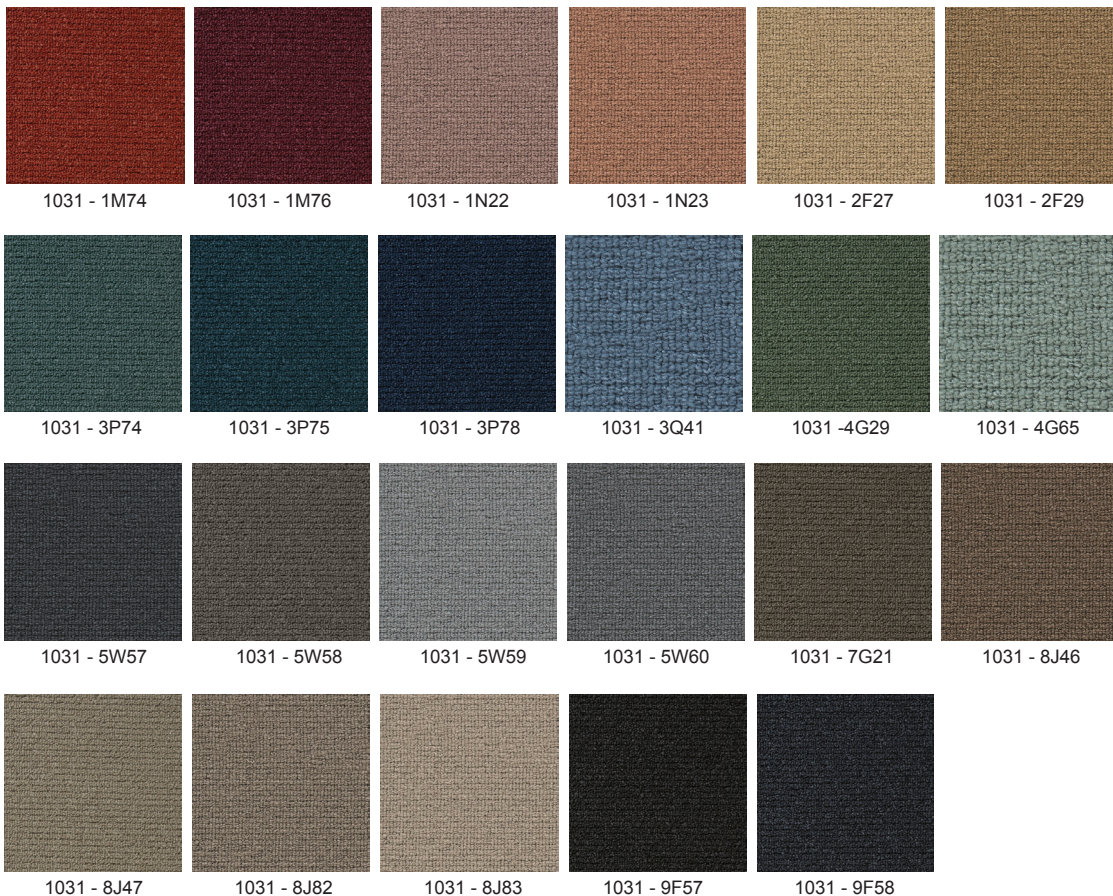

BuildUp Huddle Solo Finishes

BY KAUPPI & KAUPPI FOR GLIMAKRA OF SWEDEN

Carpet

Ogeborg:

Foris/Essential 1031 (5,8mm)

100% polyamide

Tufted, looped fringe

Approved by Byggarbetsnämningen

Fire class:

Cfl-s1

Drawings available on request.

With edge tone in tone, 23 colours.

The carpet continues 1cm under the screen.

The carpet should be rolled up once before laying.

Other carpets on request.

Photographic scans are displayed as a guide and colour variations may occur. If needed, we advise you request actual fabric samples before ordering.

Read more: www.ogeborg.se/kollektion/foris-essential-1031