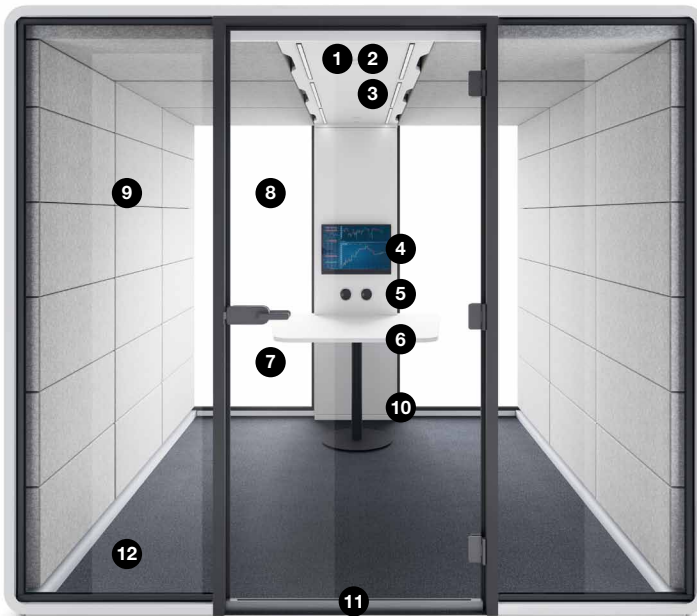

HUSHACCESS.L IS A PERFECT PLACE FOR:

Highly private meetings

Formal meetings

Work requiring concentration

Group video conferences

1-6

W. 102 in
H. 87.4 in
D. 106.2 in

- 1 2in grommet in ceiling for sprinkler provision
- 2 Air ventilation (presence sensor activated)
- 3 Dimmable led ceiling light
- 4 Option to hang a tv screen on the central column
- 5 Power module (2x power, 2x USB type A, 2x USB type C, 2x RJ45)
- 6 Tabletop as option
- 7 Acoustic laminated glass door with anodized aluminum latch handle, door clearance 37.79 in
- 8 Acoustic laminated rear glass
- 9 Removable acoustic fabric tiles
- 10 12 Foot cable with 110v plug
- 11 0.1 in height of the threshold
- 12 Adjustable levelling feet

ADA Compliant

0,1 in
height of the
threshold

WHY IS THE HUSHACCESS.L A UNIQUE OFFICE SOLUTION?

FUNCTIONAL

- LED light
- air ventilation
- plug and play

EASILY ADAPTABLE

- left/right handed door
- quick&easy to assemble
- multiple finishes

Find out more by visiting our website.

hushoffice.com

In October 2020 ICC-ES Acceptance Criteria 519 "Enclosed Booths for Installation Inside New and Existing Buildings" (AC 519) were published. AC 519 covers all the relevant building code issues that office pods have faced. All HushOffice acoustic pods are substantially compliant with the requirements of AC 519, except for 32" clear opening width (HushPhone, HushMeet, HushTwin, HushWork and HushLarge) and the 80" door clear opening height requirement (HushPhone, HushHybrid, HushMeet, HushTwin, HushWork and HushLarge) of the IBC. The difference does not compromise the safety or egress possibilities of the occupants using the pod. Please remember that according to AC-519 If an enclosed booth does not comply with the means of egress, accessibility and interior space dimension requirements of IBC Chapters 10, 11 and 12, respectively, the plans must be submitted to, and approved by, the code official at the time of permit application.