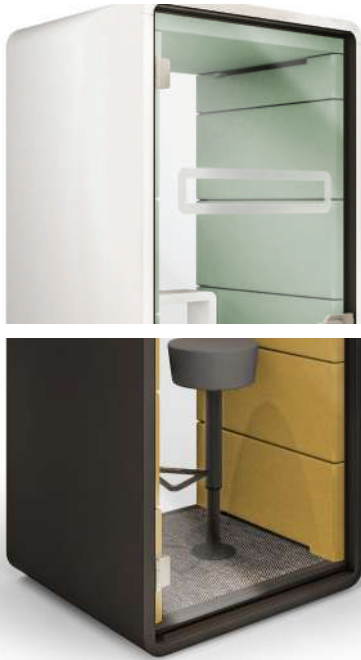

FINISHES

Premium Wool Interior

TJA JADE	TSG SEAGRASS	TLI LICHEN	TWO WOODBLINE	TMS MUSTARD	TCA CAMEO
TBI BISCUIT	TDU DUST	THI CHINCHILA	TTM AUTUMN	TSN SIENNA	TTE TERRA-COTTA
TFI FIRE	TPL PLUM	TPC PELICAN	TSI SILVER	TPE PEWTER	TGR GREY
TON ONYX	TST STORM	TIN INDIGO	TEG EGGPLANT	TFU FUCHSIA	TOR ORCHID
THY HYACINTH	TCL CLOUD	TRC ARCTIC	TEM EMERALD		

GREEN WALL

Take care of the quality of the air in your office. Each Hush booth can be equipped with a green wall system, full of your own choice of plants.

3 different dimensions, fits to each Hush pod.

MFC Exterior

AGC COSMOS GREY	ABB WHITE

Rear glass

PRZ CLEAR	MGA FROSTED

Shelf

JGC LAQUERED COSMOS GREY	JMB LAQUERED WHITE

Fold-away table

AGA VELVET BLACK	MDN NATURAL OAK VENEER	ABB WHITE

Hinge/door handle

JAL ANODIZED ALUMINUM	JGC LAQUERED COSMOS GREY

Aluminium profile

JGC LAQUERED COSMOS GREY

Stool base

JGC LAQUERED COSMOS GREY

Stool seat

TGR GREY

The manufacturer reserves the right to introduce design modifications and change parameters that do not impair the usability of the products. The colours shown in the catalogue may differ from the actual colours of the products.

hushoffice

Find out more by visiting our website.
hushoffice.com

thinkspace

The exclusive distributor of Hushoffice in the U.S.
thinkspaceoffice.com

Experience Hush in your office before you commit.

AR app

mSO.
PLAN

mikomax smart office.

US-CS-phone03.03.21