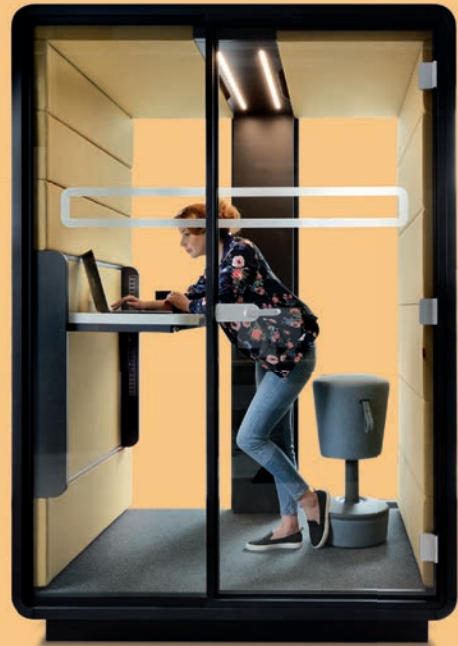

Visit thinkspaceoffice.com

HUS-BX-218.S hushPhone
41"W x 88"H x 35"D
\$19,200 with stool,
\$18,000 without

HUS-BX-220 hushHybrid
49"W x 88"H x 35"D
\$27,000

HUS-BX-116 hushWork.sit&stand
63"W x 91"H x 47"D
\$29,000